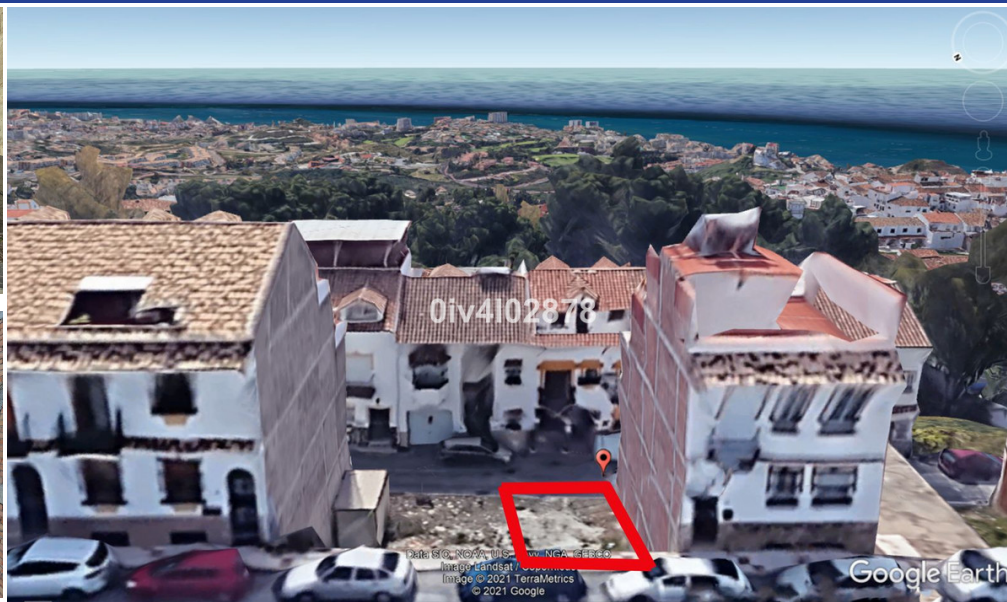

IMMOMARBEL

REAL ESTATE COSTA DEL SOL

www.immomarbel.com

Grond te koop

Benalmadena Pueblo, Costa del Sol, Spanje

ID#: 208958

Beschrijving:

Urban plot of 108m² located in Benalmadena Pueblo, great location, higher level with sea views, close to shops restaurants and everything the charming Pueblo has to offer. Building allowance of 1,1587m²/m²=125,14m² for the build of townhouse or apartments. Composed of Lower garage level plus 3 levels and attic level. C1 Classification=Casco. Total build area permitted subject to (planning permission) in excess of 325m², given that the plot s...

• **Slaapkamers:** 0 | • **Badkamers:** 0 | • **Grond:** 108 m² | • **Oriëntatie:** Zuidoost | • **view_type:** Straat

Algemeen: Dicht bij scholen, Dicht bij winkels, In de buurt van het transport

€140,000