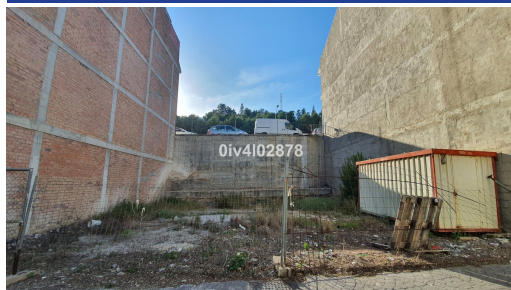

### Beschrijving:

Urban plot of 108m<sup>2</sup> located in Benalmadena Pueblo, great location, higher level with sea views, close to shops restaurants and everything the charming Pueblo has to offer. Building allowance of 1,1587m<sup>2</sup>/m<sup>2</sup>=125,14m<sup>2</sup> for the build of townhouse or apartments. Composed of Lower garage level plus 3 levels and attic level. C1 Classification=Casco. Total build area permitted subject to (planning permission) in excess of 325m<sup>2</sup>, given that the plot s...