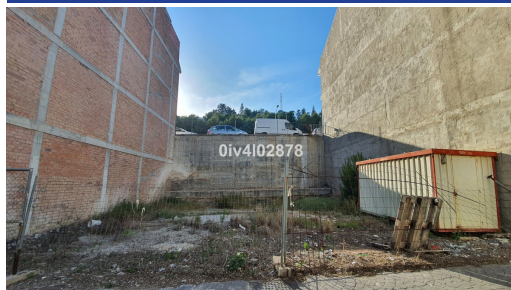

IMMOMARBEL

REAL ESTATE COSTA DEL SOL

www.immomarbel.com

Grond te koop

Benalmadena Pueblo, Costa del Sol, Spanje

ID#: 208958

Beschrijving:

Urban plot of 108m² located in Benalmadena Pueblo, great location, higher level with sea views, close to shops restaurants and everything the charming Pueblo has to offer. Building allowance of 1,1587m²/m²=125,14m² for the build of townhouse or apartments. Composed of Lower garage level plus 3 levels and attic level. C1 Classification=Casco. Total build area permitted subject to (planning permission) in excess of 325m², given that the plot s...

• **Slaapkamers:** 0 | • **Badkamers:** 0 | • **Grond:** 108 m² | • **Oriëntatie:** Zuidoost | • **view_type:** Straat

Algemeen: Dicht bij scholen, Dicht bij winkels, In de buurt van het transport

€140,000