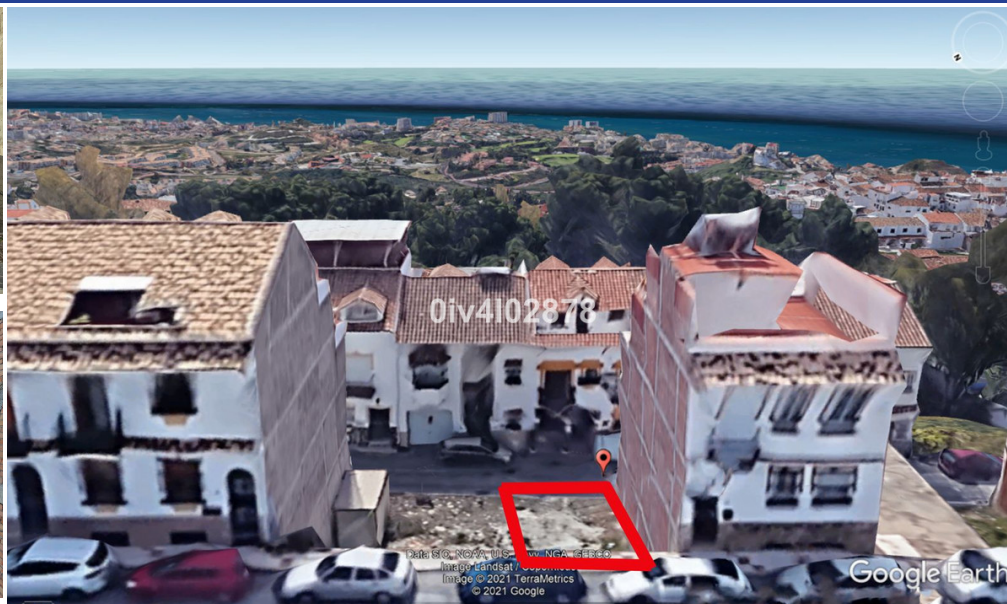

# IMMOMARBEL

REAL ESTATE COSTA DEL SOL

www.immomarbel.com

Grond te koop

Benalmadena Pueblo, Costa del Sol, Spanje

ID#: 208958

### Beschrijving:

Urban plot of 108m<sup>2</sup> located in Benalmadena Pueblo, great location, higher level with sea views, close to shops restaurants and everything the charming Pueblo has to offer. Building allowance of 1,1587m<sup>2</sup>/m<sup>2</sup>=125,14m<sup>2</sup> for the build of townhouse or apartments. Composed of Lower garage level plus 3 levels and attic level. C1 Classification=Casco. Total build area permitted subject to (planning permission) in excess of 325m<sup>2</sup>, given that the plot s...

• Slaapkamers: 0 | • Badkamers: 0 | • Grond: 108 m<sup>2</sup> | • Oriëntatie: Zuidoost | • view\_type: Straat

**Algemeen:** Dicht bij scholen, Dicht bij winkels, In de buurt van het transport

€140,000

•immomarbel.com •Phone: 34.609.708.906