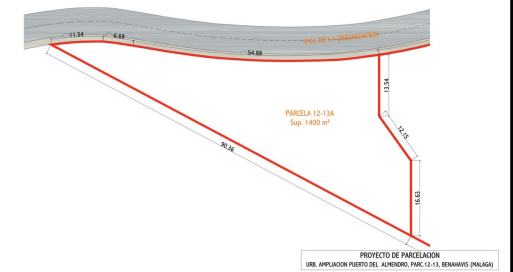

Grond te koop

Benahavís, Costa del Sol, Spanje

ID#: 207742

Beschrijving:

Location: Benahavis, Puerto Del Almendro, gated community - La Resina with sea views and license to build in place Spacious plot located in a privileged position, ideal for those seeking the best of both worlds: peace, tranquility, and panoramic views of the surrounding landscape, along with sea views, yet very close to all amenities. The proximity to San Pedro and Puerto Banús ensures easy and quick access to a wide range of services, shops...

- Slaapkamers: 0 | • Badkamers: 0 | • Gebouwd: 544 m² |

€749,000