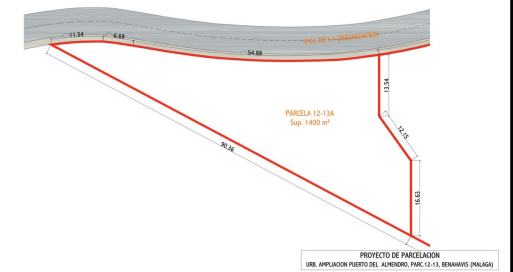

Grond te koop

Benahavís, Costa del Sol, Spanje

ID#: 207742

**Beschrijving:**

Location: Benahavis, Puerto Del Almendro, gated community - La Resina with sea views and license to build in place Spacious plot located in a privileged position, ideal for those seeking the best of both worlds: peace, tranquility, and panoramic views of the surrounding landscape, along with sea views, yet very close to all amenities. The proximity to San Pedro and Puerto Banús ensures easy and quick access to a wide range of services, shops...

- Slaapkamers: 0 | • Badkamers: 0 | • Grond: 1,400 m<sup>2</sup> |

**€799,000**