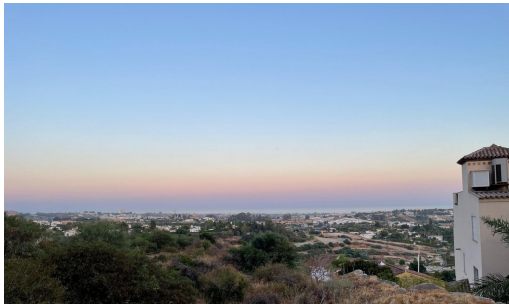

Grond te koop

Benahavís, Costa del Sol, Spanje

ID#: 207742

Beschrijving:

Location: Benahavis, Puerto Del Almendro, gated community - La Resina with sea views and license to build in place Spacious plot located in a privileged position, ideal for those seeking the best of both worlds: peace, tranquility, and panoramic views of the surrounding landscape, along with sea views, yet very close to all amenities. The proximity to San Pedro and Puerto Banús ensures easy and quick access to a wide range of services, shops...