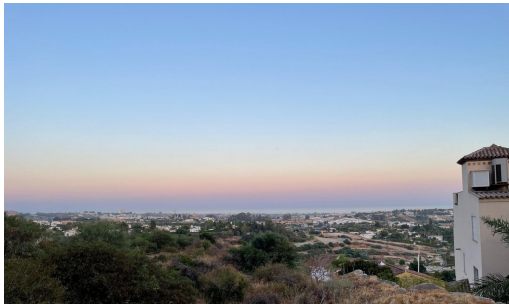

Grond te koop

Benahavís, Costa del Sol, Spanje

ID#: 207742

**Beschrijving:**

Location: Benahavis, Puerto Del Almendro, gated community - La Resina with sea views and license to build in place Spacious plot located in a privileged position, ideal for those seeking the best of both worlds: peace, tranquility, and panoramic views of the surrounding landscape, along with sea views, yet very close to all amenities. The proximity to San Pedro and Puerto Banús ensures easy and quick access to a wide range of services, shops...