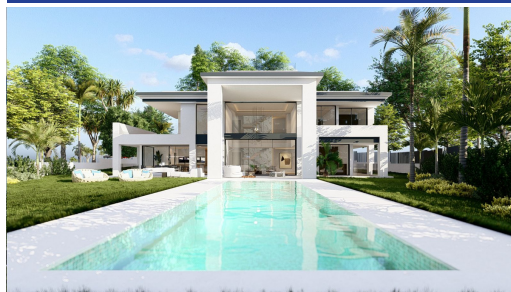

**IMMOMARBEL**

REAL ESTATE COSTA DEL SOL

www.immomarbel.com

Grond te koop

**Puerto Banús, Costa del Sol, Spanje**

ID#: 207074

**Beschrijving:**

Atalaya de Rio Verde. Plot with Project and License. Walking distance to Puerto Banus. A great opportunity to buy a residential plot in the privileged location of Atalaya de Rio Verde, just next to the world famous port of Banus. A large home built over 746m2 including terraces and pool. The villa has been designed with a superb roof terrace of 88m2 for long lazy evenings of enjoyment under the Mediterranean skies. The roof terrace is acces...