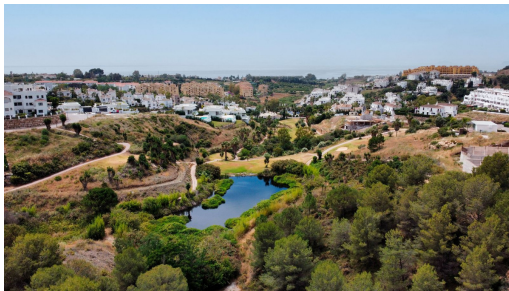

Grond te koop

Selwo, Costa del Sol, Spanje

ID#: 206752

Beschrijving:

Plot on the front line of La Resina Golf course, within the urbanization. Halfway between Marbella and Estepona, a perfect residential area to escape from the hustle and bustle, but having everything within a 10 minutes drive. Perfect to build a family villa. Investment opportunity for developers (3 units available). Option: basic project in place for a luxury villa of 575 sqm built + 240sqm terraces. Buildability 0,25 Occupation 30%. PB+1 (...)