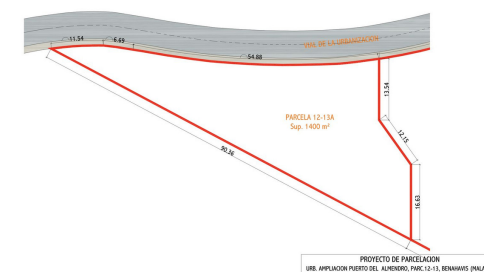

IMMOMARBEL

REAL ESTATE COSTA DEL SOL

www.immomarbel.com

Plot for sale

Benahavís, Costa del Sol, Spain

ID#: 207742

Description:

Location: Benahavis, Puerto Del Almendro, gated community - La Resina with sea views and license to build in place Spacious plot located in a privileged position, ideal for those seeking the best of both worlds: peace, tranquility, and panoramic views of the surrounding landscape, along with sea views, yet very close to all amenities. The proximity to San Pedro and Puerto Banús ensures easy and quick access to a wide range of services, shops...