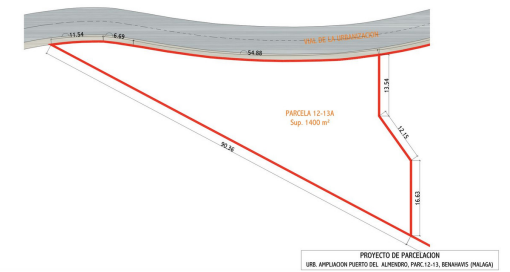

Plot for sale

Benahavís, Costa del Sol, Spain

ID#: 207742

Description:

Location: Benahavis, Puerto Del Almendro, gated community - La Resina with sea views and license to build in place Spacious plot located in a privileged position, ideal for those seeking the best of both worlds: peace, tranquility, and panoramic views of the surrounding landscape, along with sea views, yet very close to all amenities. The proximity to San Pedro and Puerto Banús ensures easy and quick access to a wide range of services, shops...