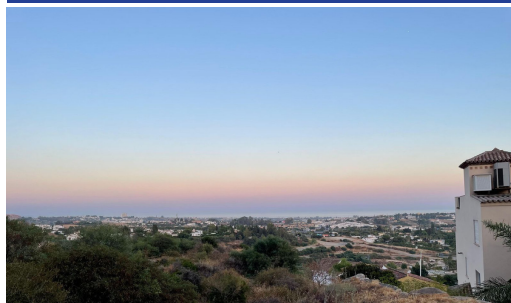

IMMOMARBEL

REAL ESTATE COSTA DEL SOL

www.immomarbel.com

Plot for sale

Benahavís, Costa del Sol, Spain

ID#: 207742

Description:

Location: Benahavis, Puerto Del Almendro, gated community - La Resina with sea views and license to build in place Spacious plot located in a privileged position, ideal for those seeking the best of both worlds: peace, tranquility, and panoramic views of the surrounding landscape, along with sea views, yet very close to all amenities. The proximity to San Pedro and Puerto Banús ensures easy and quick access to a wide range of services, shops...