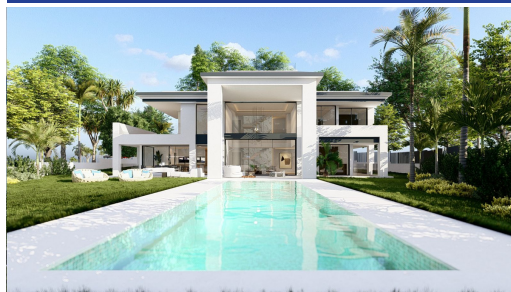

IMMOMARBEL

REAL ESTATE COSTA DEL SOL

www.immomarbel.com

Plot for sale

Puerto Banús, Costa del Sol, Spain

ID#: 207074

Description:

Atalaya de Rio Verde. Plot with Project and License. Walking distance to Puerto Banus. A great opportunity to buy a residential plot in the privileged location of Atalaya de Rio Verde, just next to the world famous port of Banus. A large home built over 746m² including terraces and pool. The villa has been designed with a superb roof terrace of 88m² for long lazy evenings of enjoyment under the Mediterranean skies. The roof terrace is acces...

• **Bedrooms:** 0 | • **Bathrooms:** 0 | • **Built:** 746 m² | • **Orientation:** South | • **View type:** Garden, Urban

General: Air Conditioning, Close to port, Close To Sea, Close To Town, Cold A/C, Covered terrace, Garden (Private), Hot A/C, Lift, Parking covered, Parking More Than One, Parking private, Pool Private, Private terrace, Solarium, Underfloor heating