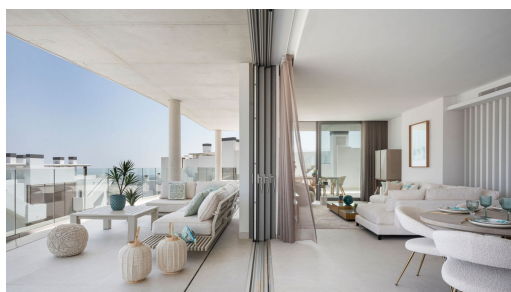

IMMOMARBEL

REAL ESTATE COSTA DEL SOL

— www.immomarbel.com —

Penthouse for sale

Benahavís, Costa del Sol, Spain

ID#: 206719

Description:

Penthouse Skyline is located within the prestigious Real de la Quinta Residential Country Club Resort in Benahavís. This unique Penthouse is perfectly aligned with a south-facing orientation. It has great panoramic views of the lake, La Concha - mountain, golf course, town, and sea, encapsulated in 187 sqm of living space with a sprawling 163 sqm terrace. Designed with sophistication in mind, this penthouse features four spacious bedrooms (...)

• **Bedrooms:** 4 | • **Bathrooms:** 4 | • **Built:** 187 m² | • **Terrace:** 163 m² | • **Orientation:** South | • **View type:** Golf, Lake, Mountain, Panoramic, Pool, Sea

General: Alarm system, Close To Schools, Condition Excellent, Covered terrace, Electric Blinds, Fitted Wardrobes, Fully equipped kitchen, Furnished, Garden (Shared), Kitchen Partially Fitted, Lift, Parking private, Pool Private, Private terrace, Security 24/24