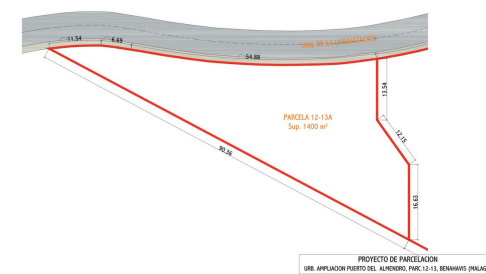

**IMMOMARBEL**

REAL ESTATE COSTA DEL SOL

www.immomarbel.com

Terrain à vendre

**Benahavís, Costa del Sol, Espagne**

ID#: 207742

**Description:**

Location: Benahavis, Puerto Del Almendro, gated community - La Resina with sea views and license to build in place Spacious plot located in a privileged position, ideal for those seeking the best of both worlds: peace, tranquility, and panoramic views of the surrounding landscape, along with sea views, yet very close to all amenities. The proximity to San Pedro and Puerto Banús ensures easy and quick access to a wide range of services, shops...

- **Chambres:** 0 | • **Salles de bain:** 0 | • **Terrain:** 1,400 m<sup>2</sup> |

**€799,000**