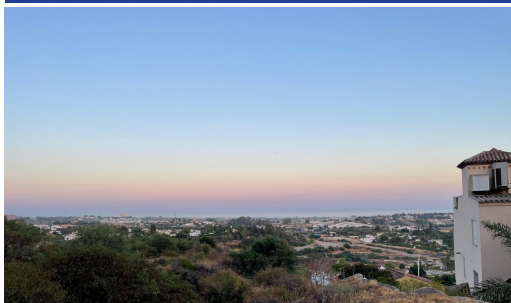

**IMMOMARBEL**

REAL ESTATE COSTA DEL SOL

www.immomarbel.com

Terrain à vendre

**Benahavís, Costa del Sol, Espagne**

ID#: 207742

**Description:**

Location: Benahavis, Puerto Del Almendro, gated community - La Resina with sea views and license to build in place Spacious plot located in a privileged position, ideal for those seeking the best of both worlds: peace, tranquility, and panoramic views of the surrounding landscape, along with sea views, yet very close to all amenities. The proximity to San Pedro and Puerto Banús ensures easy and quick access to a wide range of services, shops...