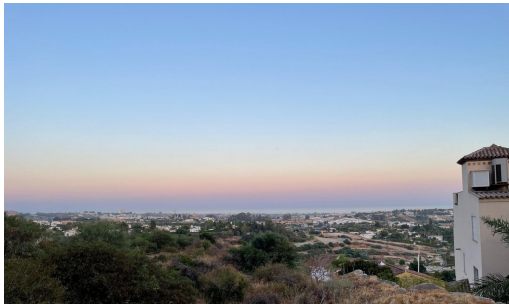

Terrain à vendre

**Benahavís, Costa del Sol, Espagne**

ID#: 207742

**Description:**

Location: Benahavis, Puerto Del Almendro, gated community - La Resina with sea views and license to build in place Spacious plot located in a privileged position, ideal for those seeking the best of both worlds: peace, tranquility, and panoramic views of the surrounding landscape, along with sea views, yet very close to all amenities. The proximity to San Pedro and Puerto Banús ensures easy and quick access to a wide range of services, shops...