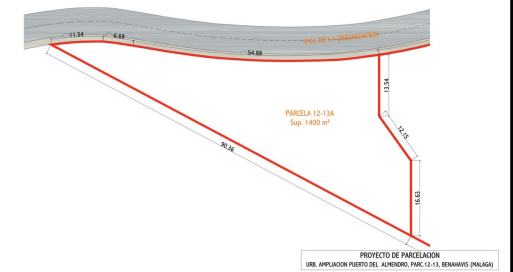

Terrain à vendre

**Benahavís, Costa del Sol, Espagne**

ID#: 207742

**Description:**

Location: Benahavis, Puerto Del Almendro, gated community - La Resina with sea views and license to build in place Spacious plot located in a privileged position, ideal for those seeking the best of both worlds: peace, tranquility, and panoramic views of the surrounding landscape, along with sea views, yet very close to all amenities. The proximity to San Pedro and Puerto Banús ensures easy and quick access to a wide range of services, shops...

- **Chambres:** 0 | • **Salles de bain:** 0 | • **Construit:** 544 m<sup>2</sup> |

**€749,000**